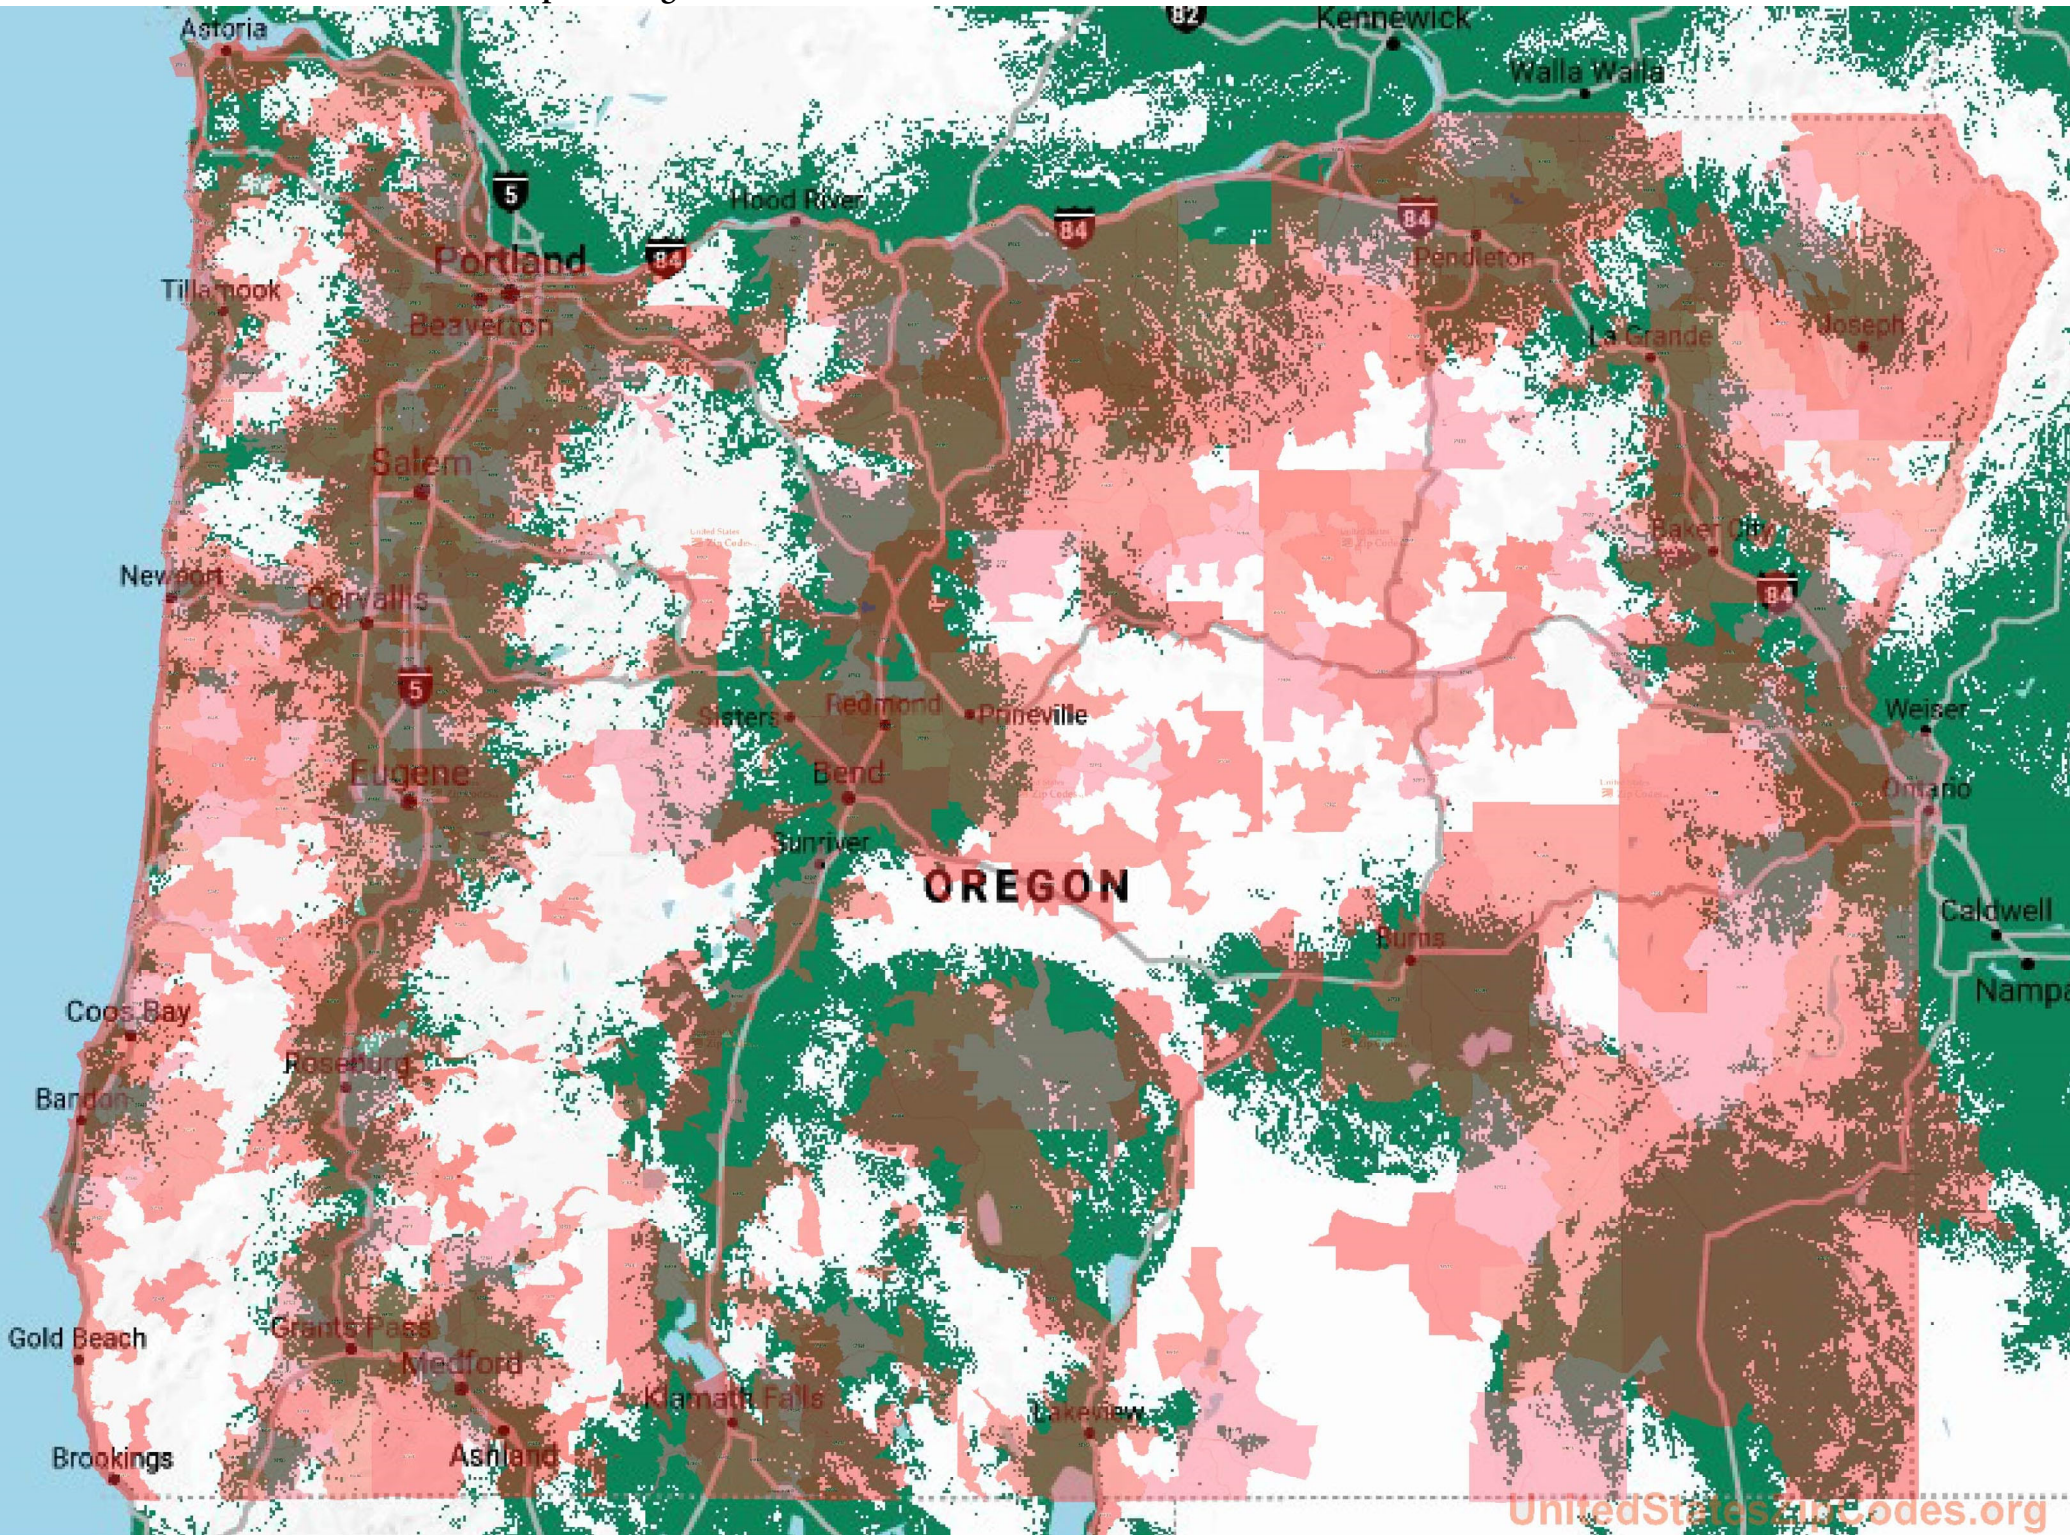

UM 1509 - Exhibit C - Coverage Map (Signal Strength is at least -99 dBm)

UM 1509 - Exhibit B - Map of Designated Service Area