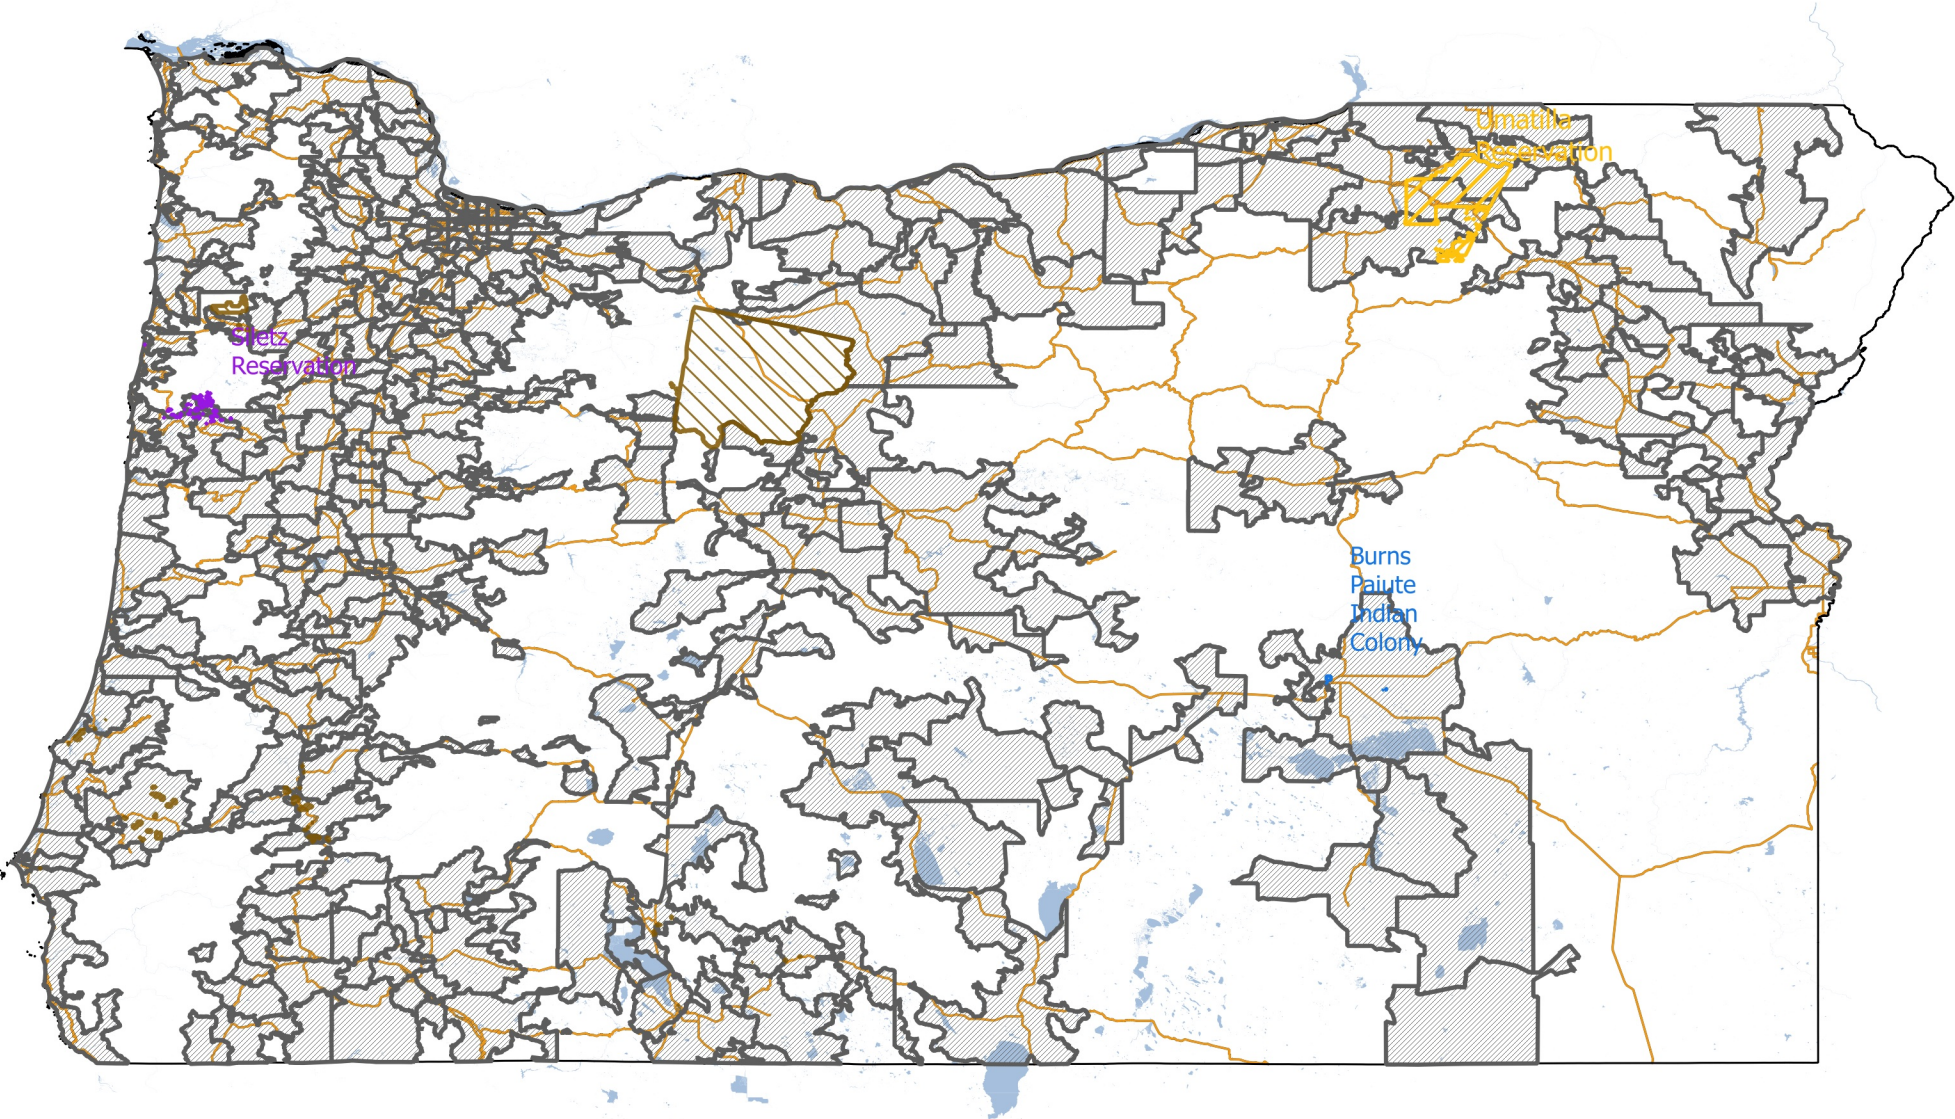

Exhibit 4 - Map of Designated Service Area (New)

Legend

- Remaining Zip Codes (ZCTA)
- Siletz Reservation (included)
- Burns Paiute Indian Colony (included)
- Umatilla Indian Reservation (included)
- Other Tribal Lands (excluded)
- Cities
- Highways