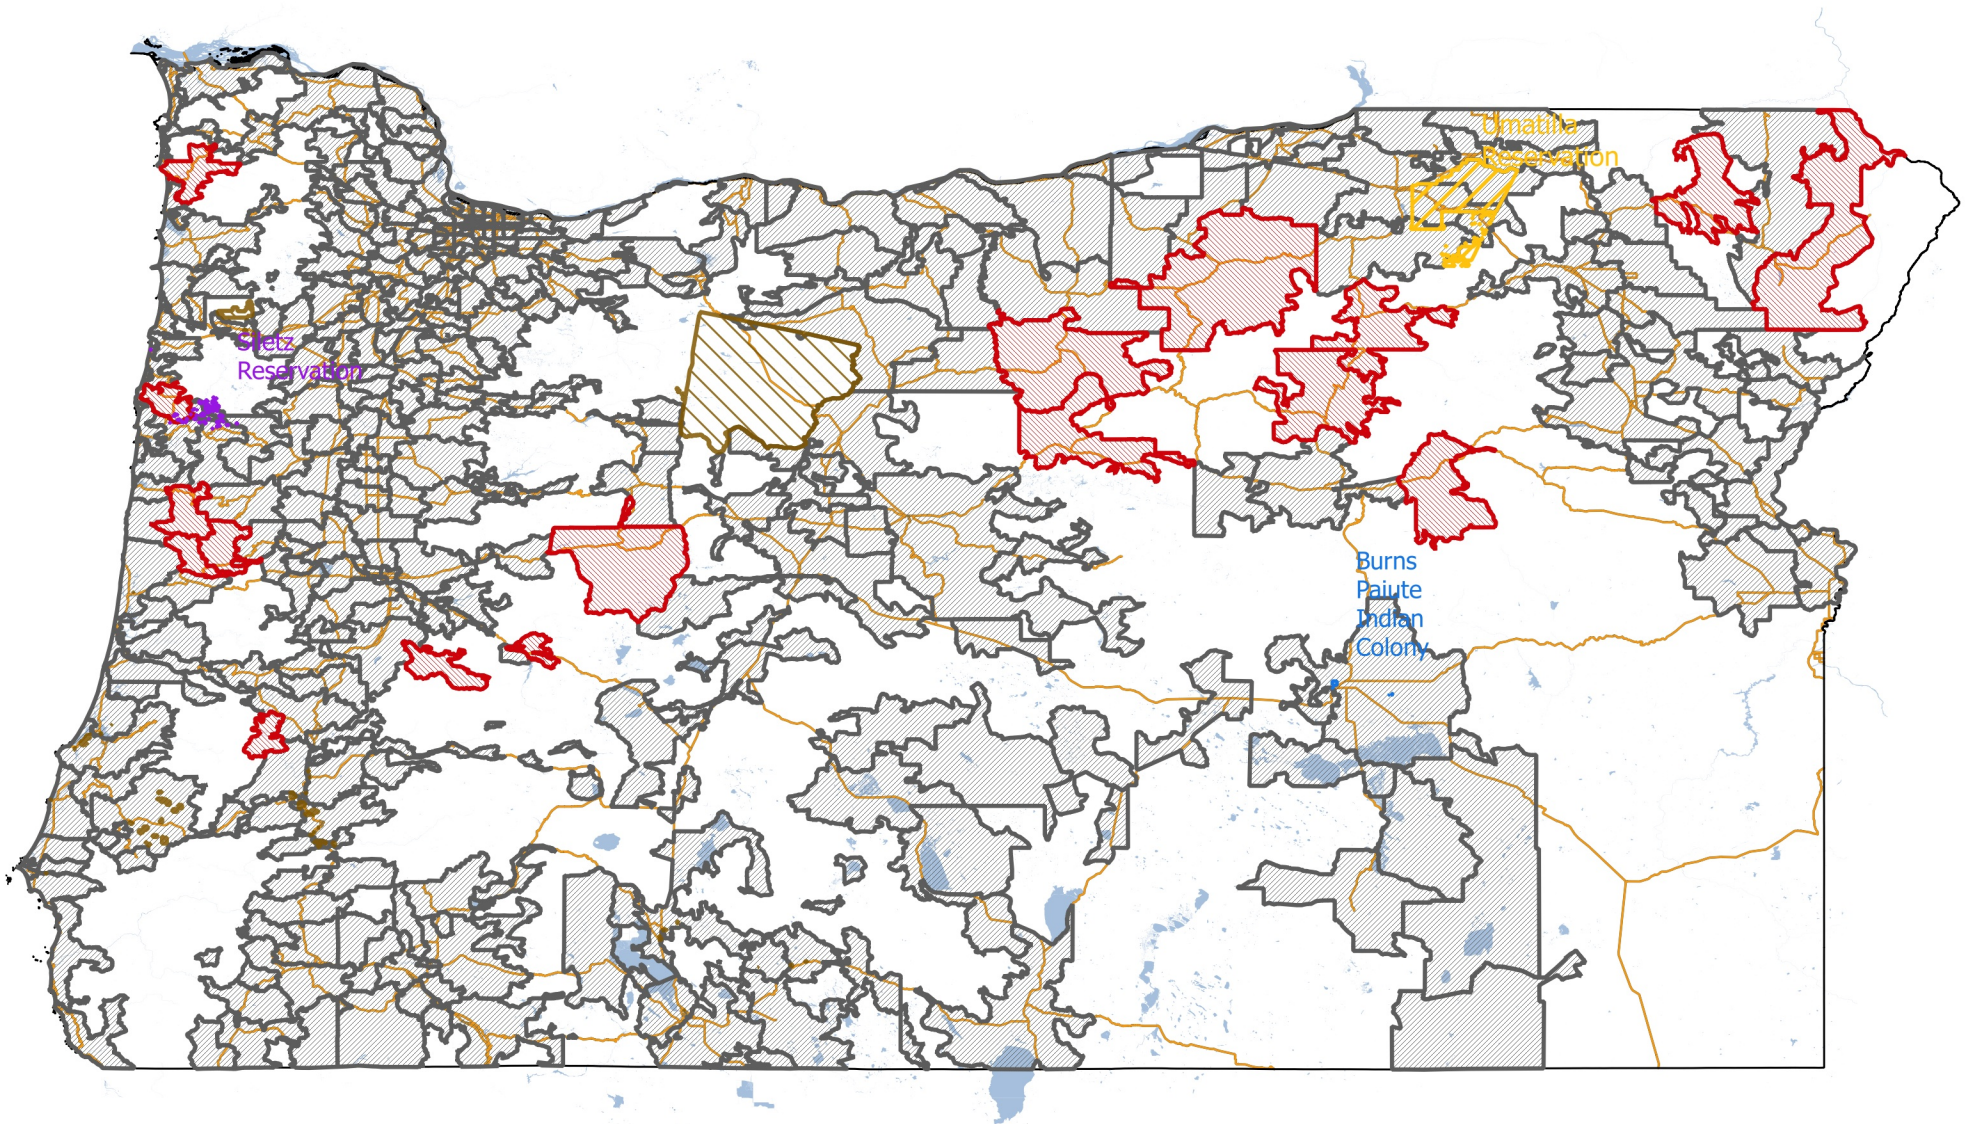

Exhibit 2 - Map of Designated Service Area (Current)

Legend

Remaining Zip Codes (ZCTA)	Removed Zip Codes (ZCTAs)
Siletz Reservation (included)	Other Tribal Lands (excluded)
Burns Paiute Indian Colony (included)	Cities
Umatilla Indian Reservation (included)	Highways